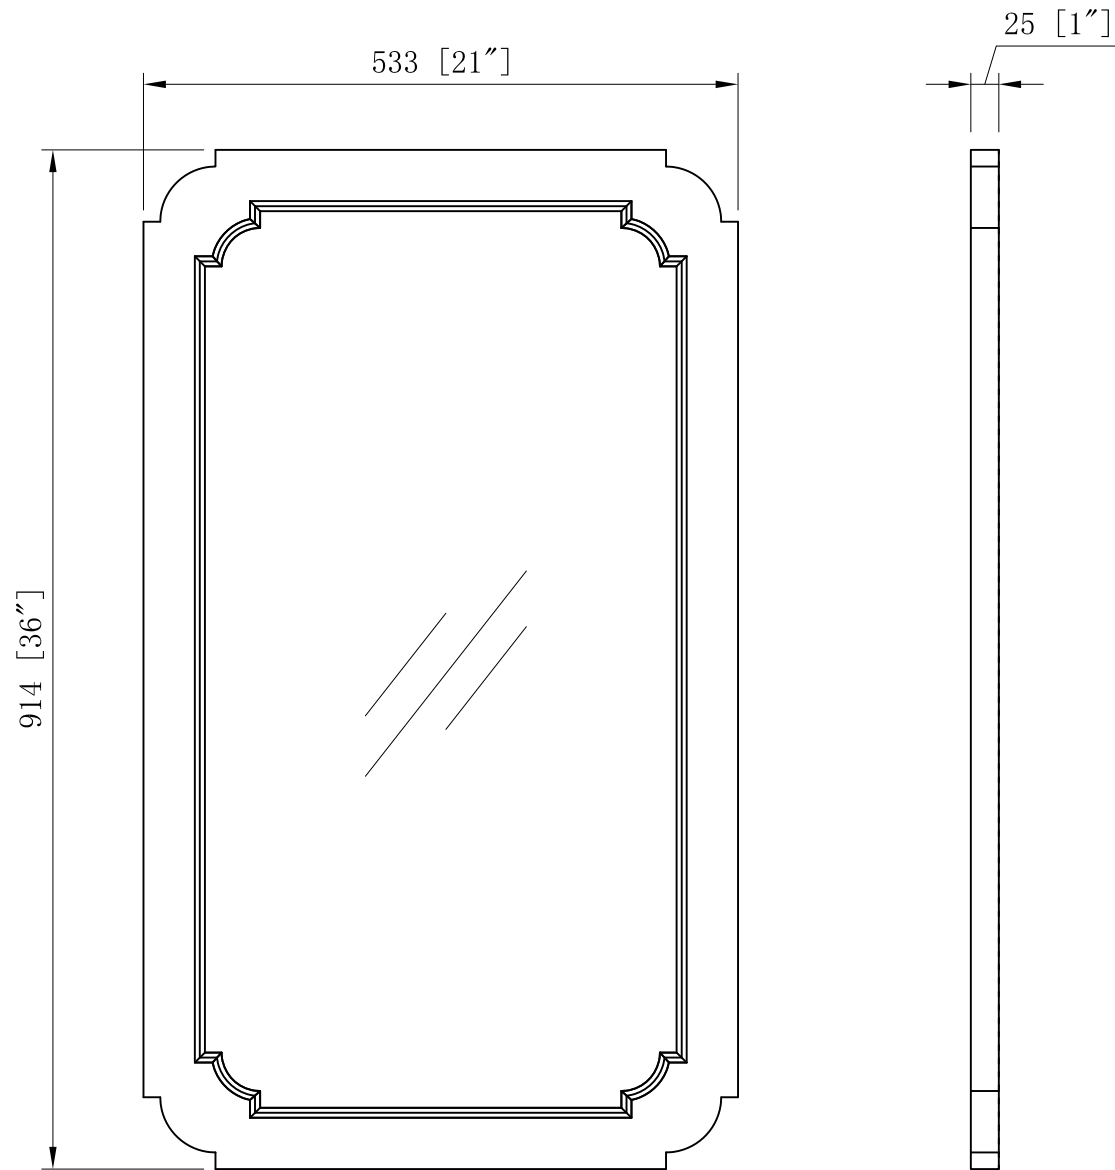

WATER CREATION

MODEL: CW-QUEEN72

MODEL: CW-QUEEN72

MODEL: CW-QUEEN72

MODEL: QUEEN-M-2136

MODEL: QUEEN-M-2136

MODEL: F2-0012